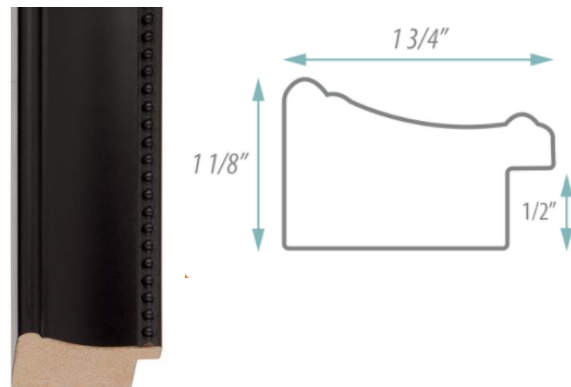

#### FEATURES:

- ONE 21X30" HIGH RESOLUTION SILVER PLATE GLASS MIRROR SIZE W/ DECORATIVE FRAME.
- "WALL HUGGER" HANGER FOR MOUNTING INCLUDED.
- STANDARD MOUNTING STYLE IS VERTICAL. FOR HORIZONTAL, PLEASE SPECIFY WHEN ORDERING.
- PACKED IN FOUR WALL (FOLDED DOUBLE WALL) CORRUGATION.
- STYLE: MODERN
- COLOR: BLACK
- FINISH: MATTE

#### MIRROR FINISHES:

- FLAT POLISHED EDGE
- BEVELED EDGE

**OVERALL SIZE DIMENSION: 24 1/2" WIDE X 33 1/2" HIGH X 1 1/8" DEEP**